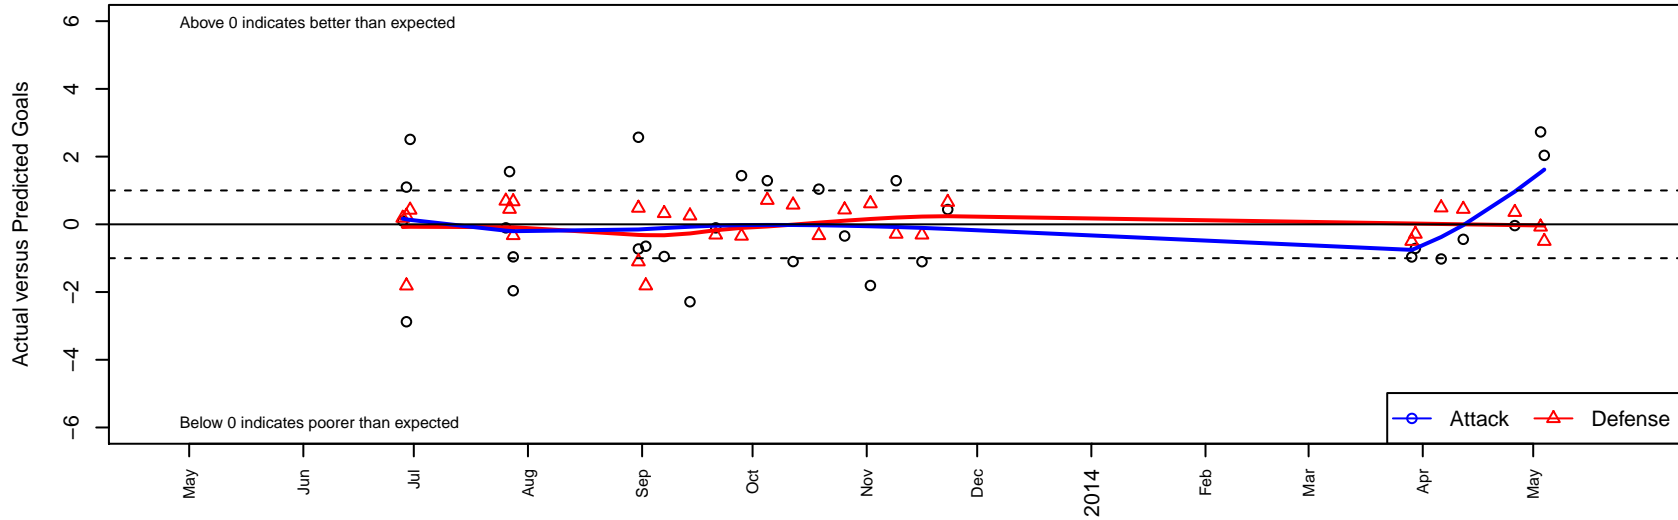

Crossfire Select Mallalieu G99

Crossfire Select
 Redmond, WA
 G99 total strength=1209
 attack=4.39 defense=3.88
 fall league = NPSL G14D1
 alt names used:
 Crossfire Select G99 Mallalieu
 Crossfire Select Malialieu
 Crossfire Select G99-Mallalieu

Venues played:
 Clash At the Border Gold/Silver Pool Play U14
 Clash At the Border Gold U14
 Crossfire Select Cup GU14 Gold
 Labor Day Cup GU14
 NPSL G14D1
 Challenge Cup G99 Division 2 – Challenge 2

Crossfire Select Mallalieu G99
 Dots are actual minus expected GF (blue circles) and GA (red triangles).
 Blue line is smoothed change in attack strength. Red is smoothed change in defense strength.